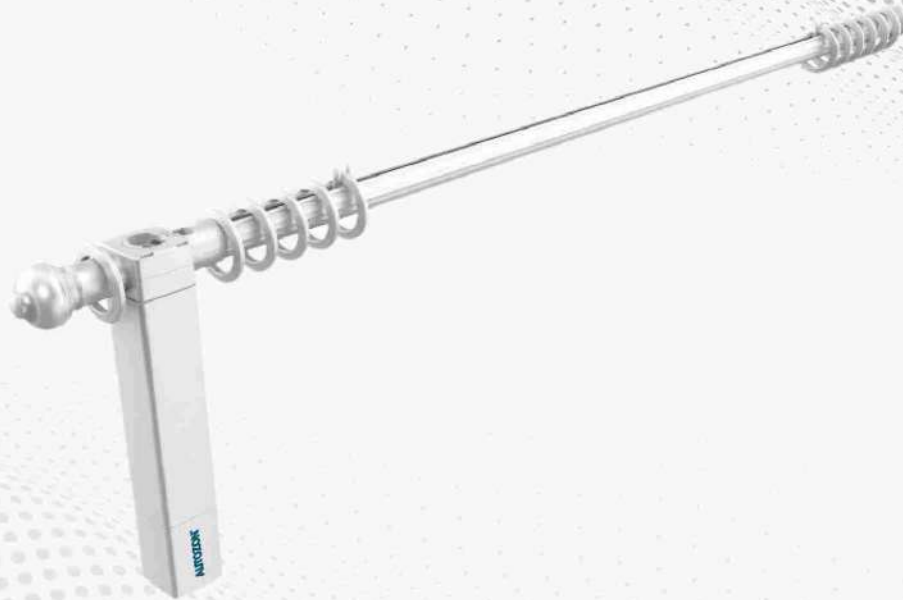

ROME POLE CURTAIN OPERATOR AZRPCO3M / AZRPCO5M

AUTOZON®

Manual start

Pull curtain about 10cm by hand, curtain will open and close automatically.

Manual operation if power cut

When there is no power, you can open and close by hand easily.

Middle position set

Set a middle stop location during open and close position for better lighting.

Multiple controls

Remote control, switch and smart remote control used accordingly.

Automatically set the memory running point

After power off, the motor will set the running point for opening and closing again when power on.

Customized Track length

DIY design, get any length needed.

ROME POLE CURTAIN OPERATOR AZRPCO3M / AZRPCO5M

AUTOZON®

ROME POLE CURTAIN OPERATOR ACCESSORIES:

Center opening

Carrier

Track

Belt

Subsidiary Opening

TECHNICAL SPECIFICATIONS: